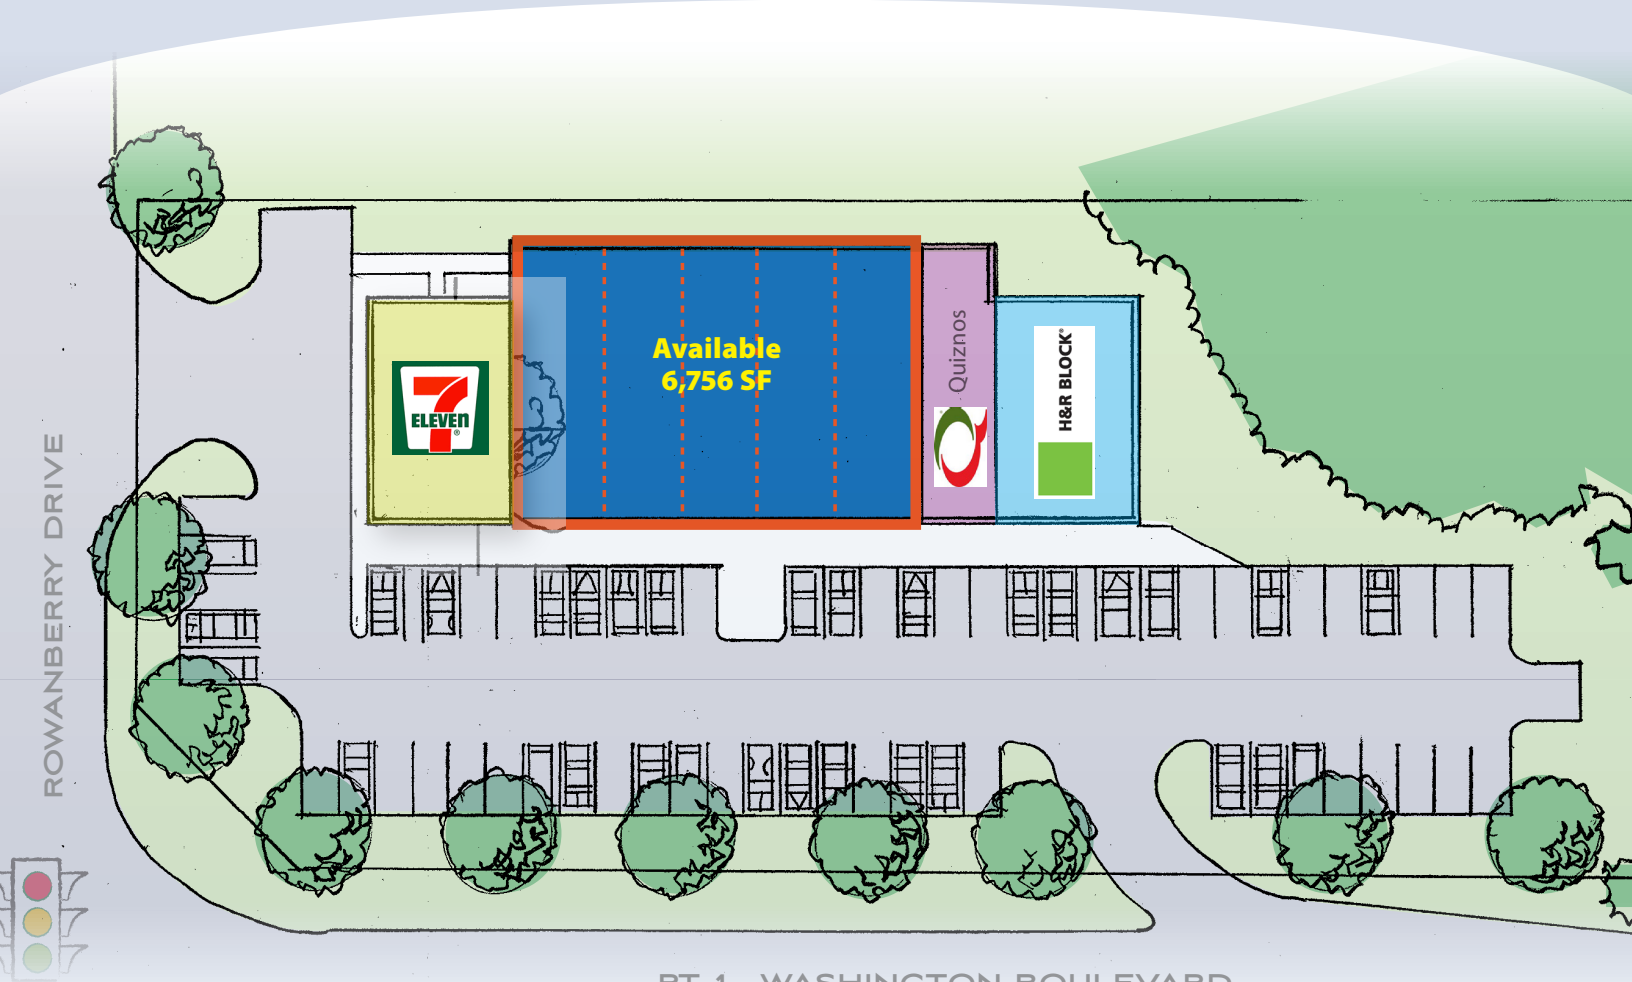

ROWANBERRY CENTER

6500 WASHINGTON BOULEVARD, ELKRIDGE, MARYLAND 21075

RT. 1 --WASHINGTON BOULEVARD

Rowanberry Center, serving ElkrIDGE and surrounding areas, is home to a popular tenant mix including 7-Eleven, H&R Block and Quiznos. Ideally situated at the intersection of Rte. 1 and Rowanberry Drive, this Howard County project offers tenants flexible uses with a highly-visible and easily accessible location. Whether you're looking for a retail location or an office space, Rowanberry Center is the ideal location. Join us!