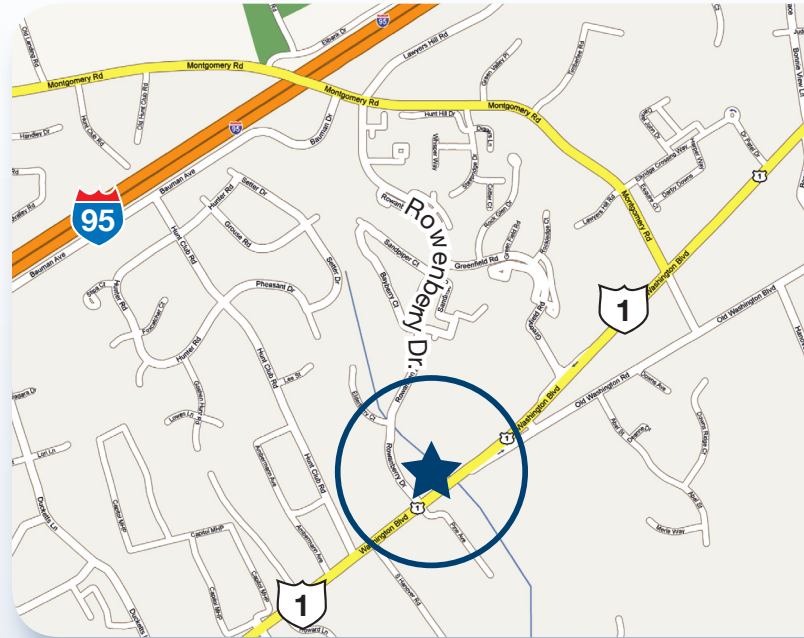

# ROWANBERRY CENTER

6500 WASHINGTON BOULEVARD, ELKRIDGE, MARYLAND 21075

SERVING THE COMMUNITY OF ELKRIDGE, MARYLAND

## PREMIUM SPACE AVAILABLE FOR OFFICE/RETAIL LEASE

- 6,750+ square foot space divisible to 1,250 square feet now available
- Space features ideal office build-out with reception area, kitchen, large open area, private offices & conference rooms
- Can subdivide for smaller office or retail use
- Ideal location for government contractors
- Strong tenant mix with 7-Eleven, H&R Block & Quiznos
- Great visibility with frontage to Rte. 1/Washington Boulevard
- Easy access to I-295 and I-95
- Daily passby traffic: 20,000+ cars
- Strong demographics in growing Howard County market

### LOCATION

Rte. 1 & Rowanberry Drive in Elkridge, MD/Howard County

**SIZE** 12,000 square feet

**PARKING SPACES** 60

**TENANTS** 7-Eleven, H&R Block, Quiznos

DEMOGRAPHICS	1 MILE	3 MILES	5 MILES
Population	7,954	35,056	139,998
Households	3,068	12,511	49,181
Average HH Income	\$83,262	\$102,530	\$94,517

# ROWANBERRY CENTER

6500 WASHINGTON BOULEVARD, ELKRIDGE, MARYLAND 21075

RT. 1 --WASHINGTON BOULEVARD

Rowanberry Center, serving ElkrIDGE and surrounding areas, is home to a popular tenant mix including 7-Eleven, H&R Block and Quiznos. Ideally situated at the intersection of Rte. 1 and Rowanberry Drive, this Howard County project offers tenants flexible uses with a highly-visible and easily accessible location. Whether you're looking for a retail location or an office space, Rowanberry Center is the ideal location. Join us!